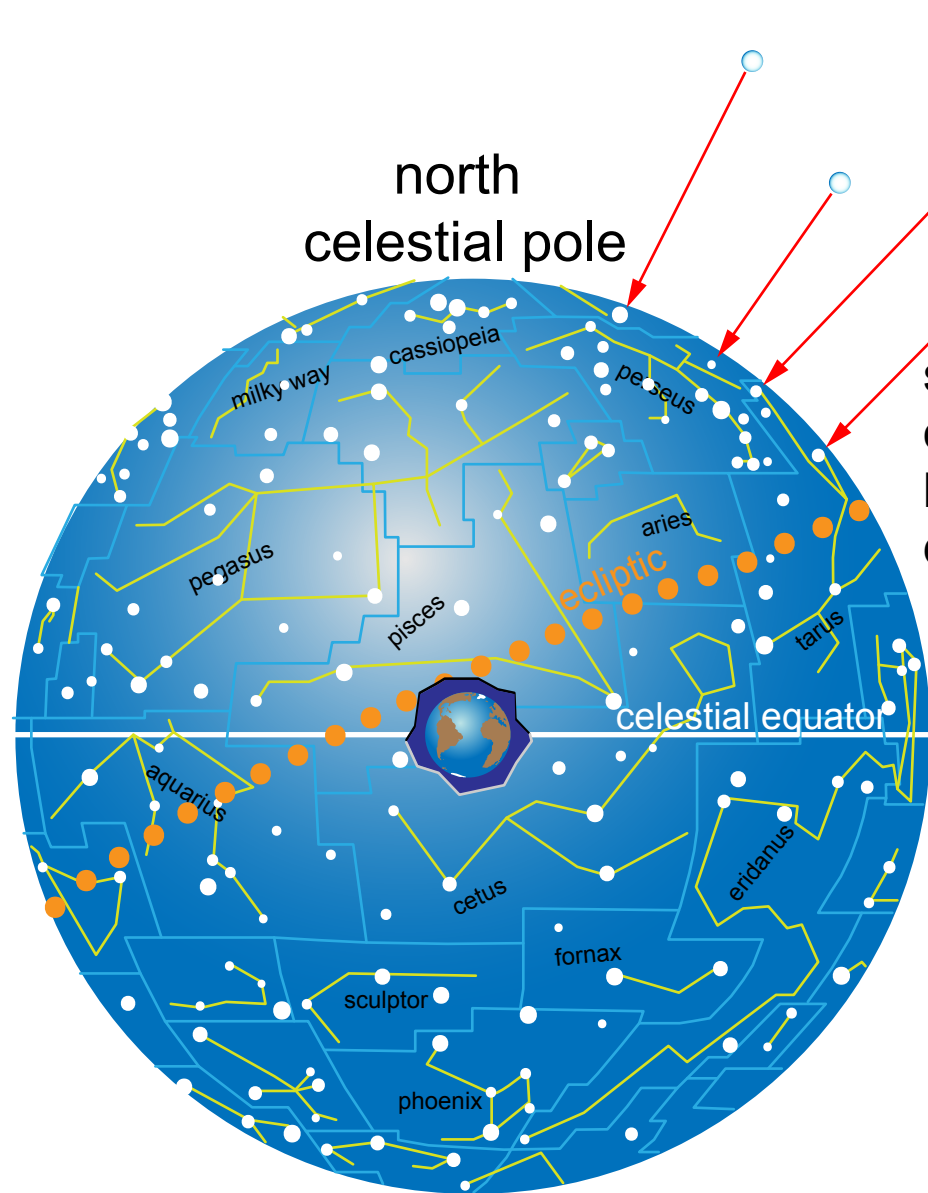

north  
celestial pole

stars appear to lie  
on the celestial sphere,  
but are really at different  
distances

south  
celestial pole