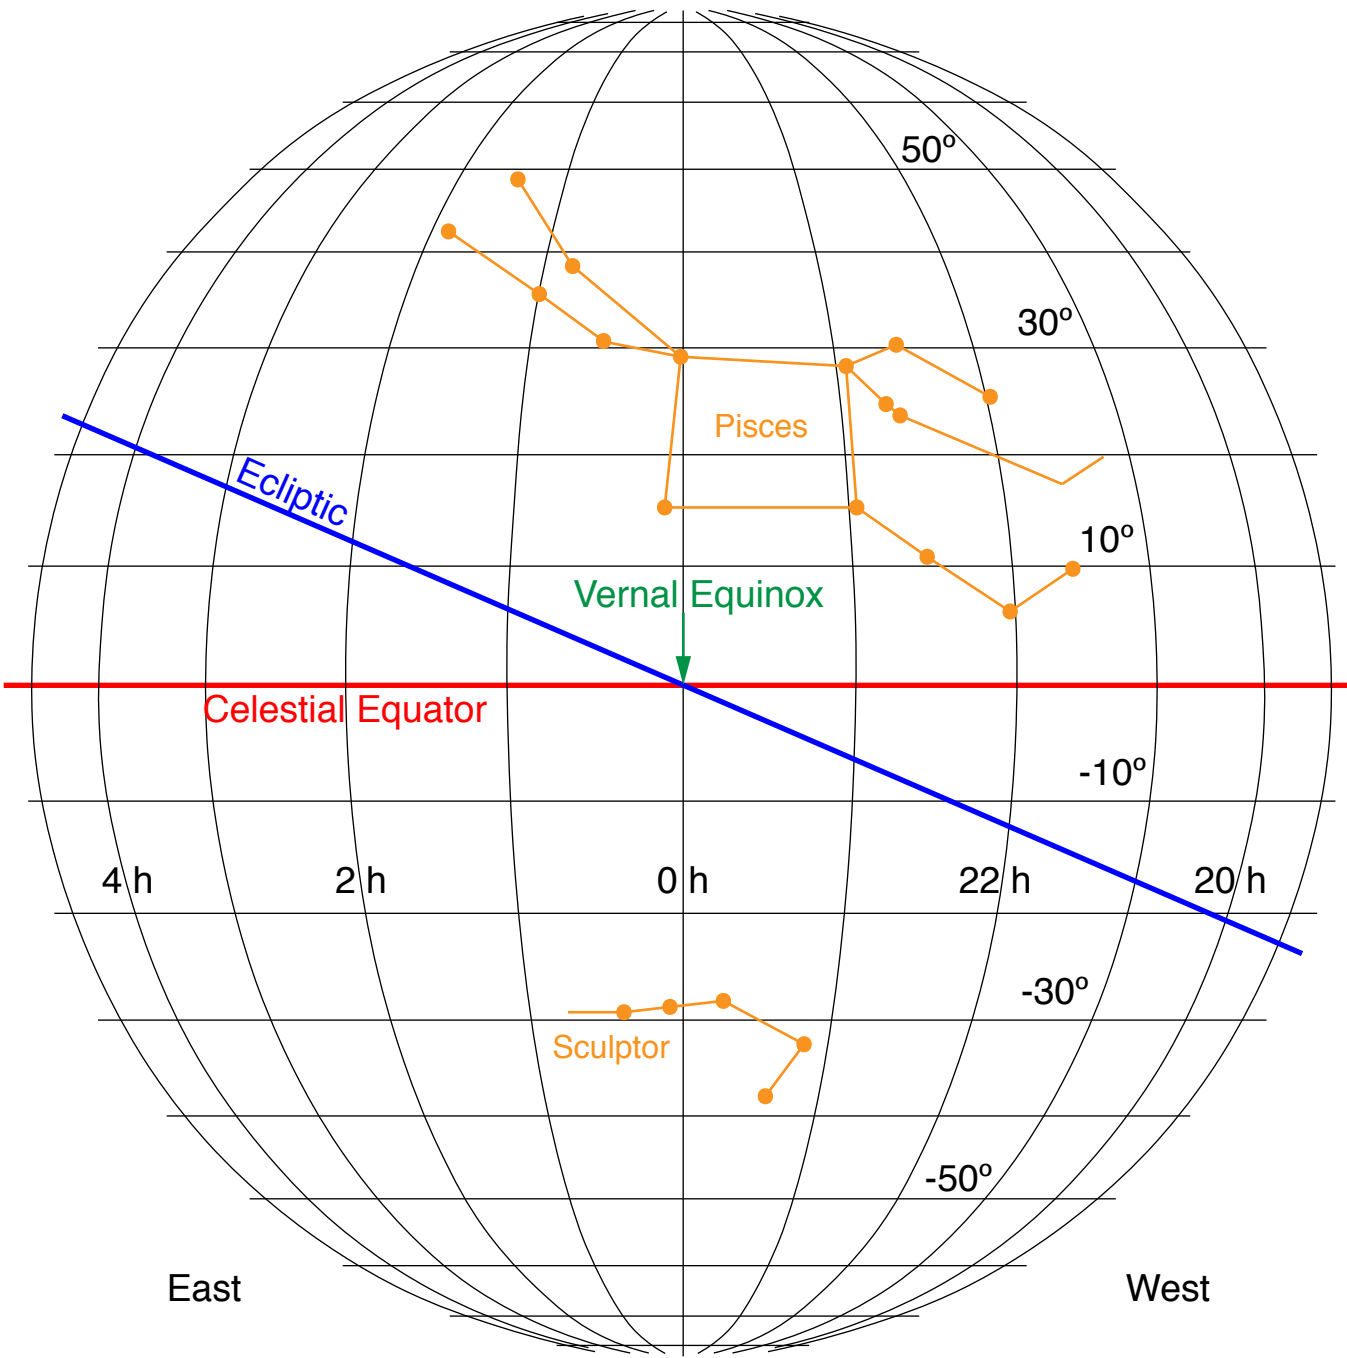

North Celestial Pole

Ecliptic

Celestial Equator

Pisces

Vernal Equinox

Sculptor

4 h

2 h

0 h

22 h

20 h

50°

30°

10°

-10°

-30°

-50°

East

West

South Celestial Pole