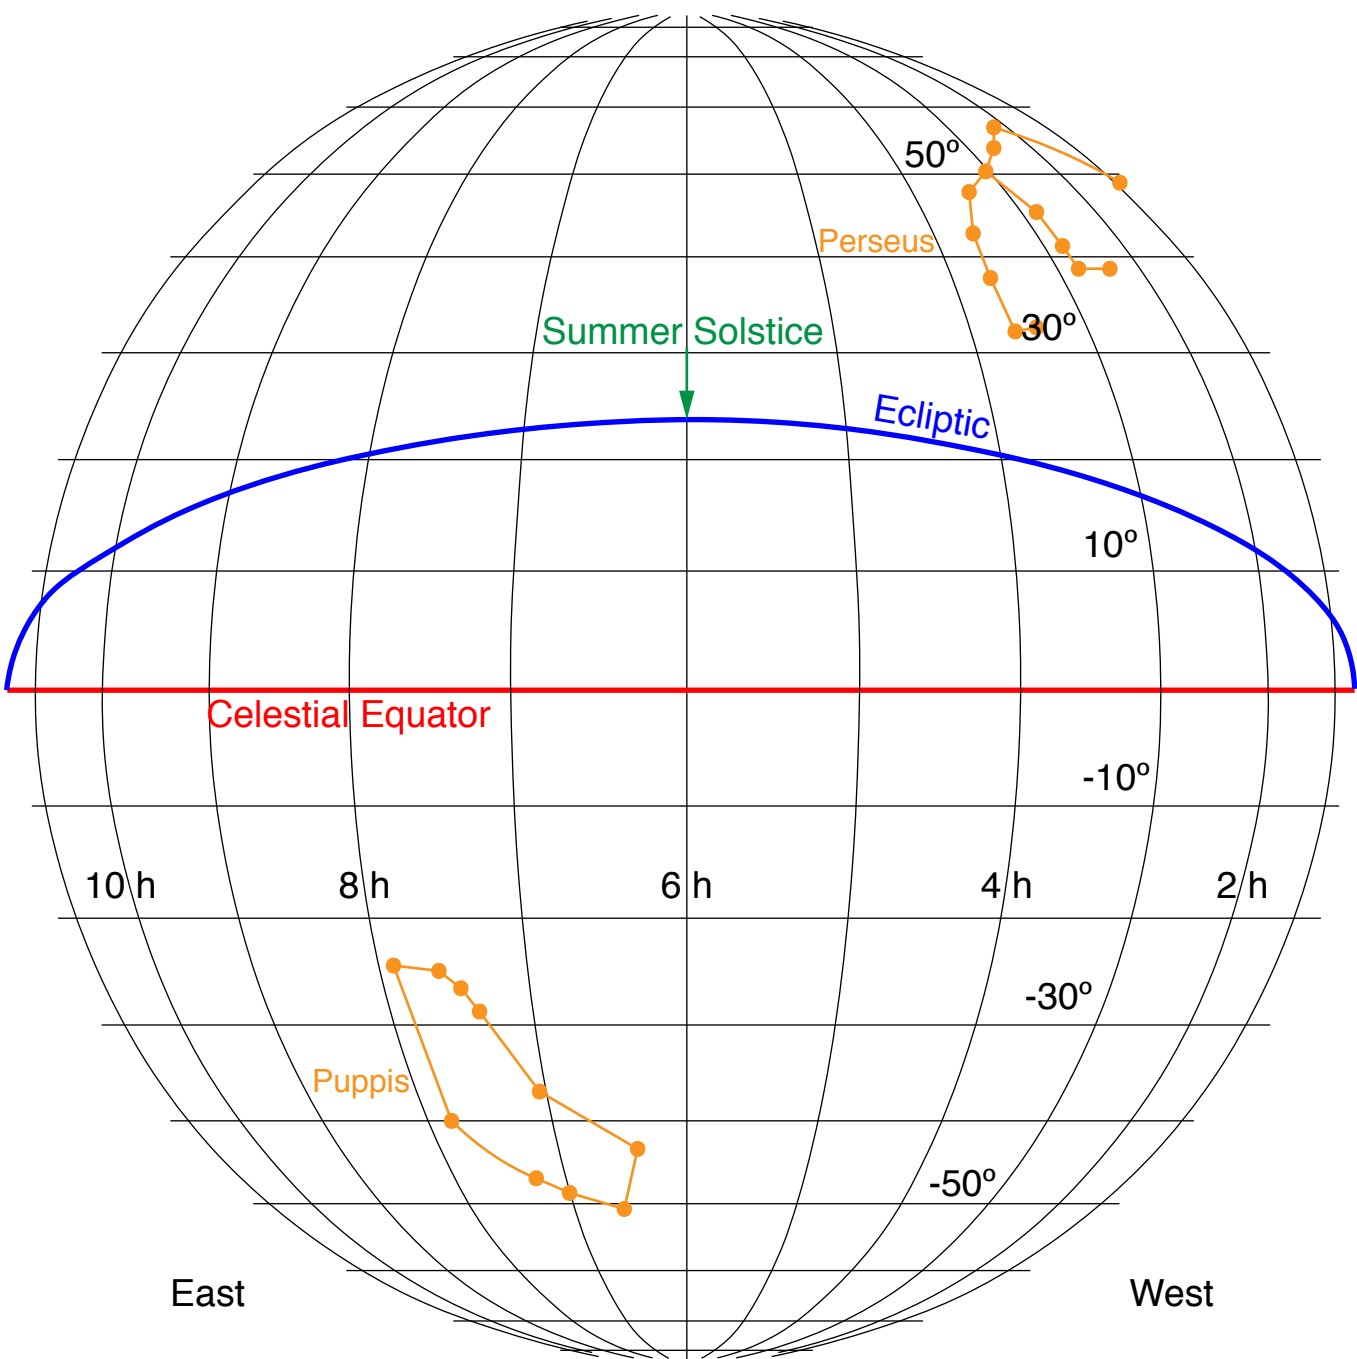

North Celestial Pole

Summer Solstice

50°

30°

Perseus

Ecliptic

10°

Celestial Equator

-50°

East

West

South Celestial Pole