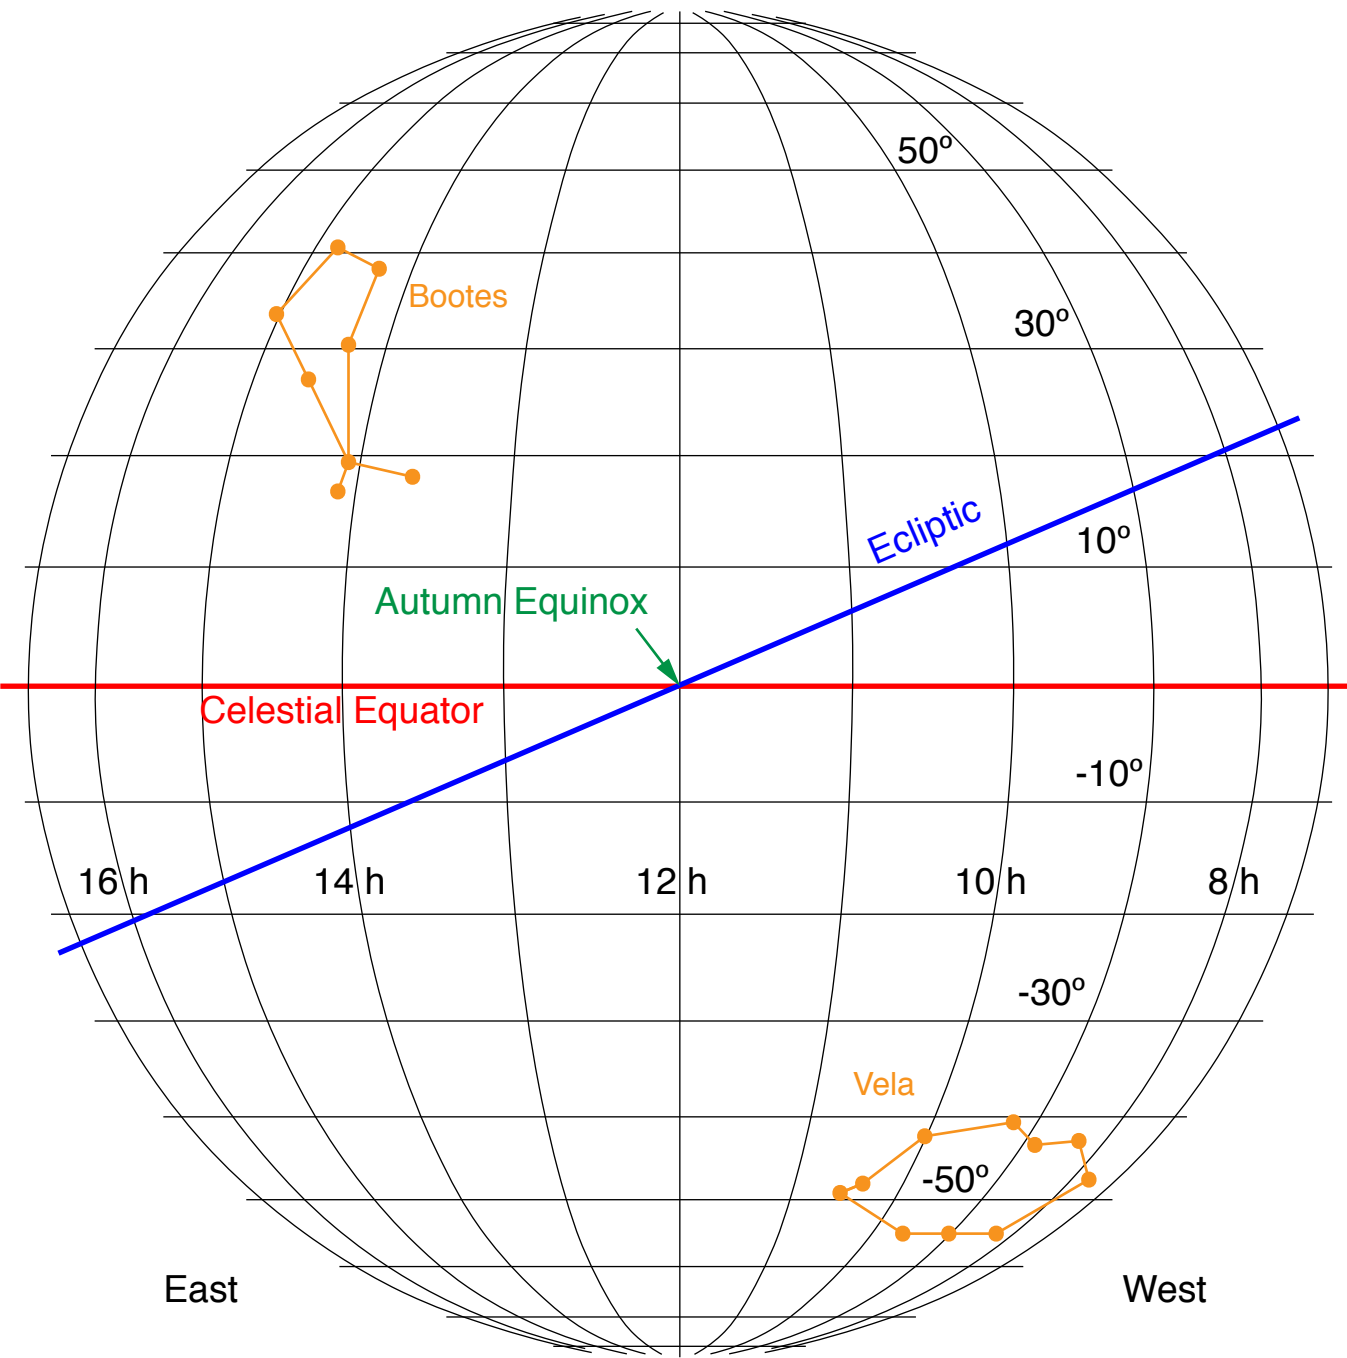

North Celestial Pole

Bootes

Autumn Equinox

Celestial Equator

Ecliptic

Vela

16 h

14 h

12 h

10 h

8 h

50°

30°

10°

-10°

-30°

-50°

East

West

South Celestial Pole