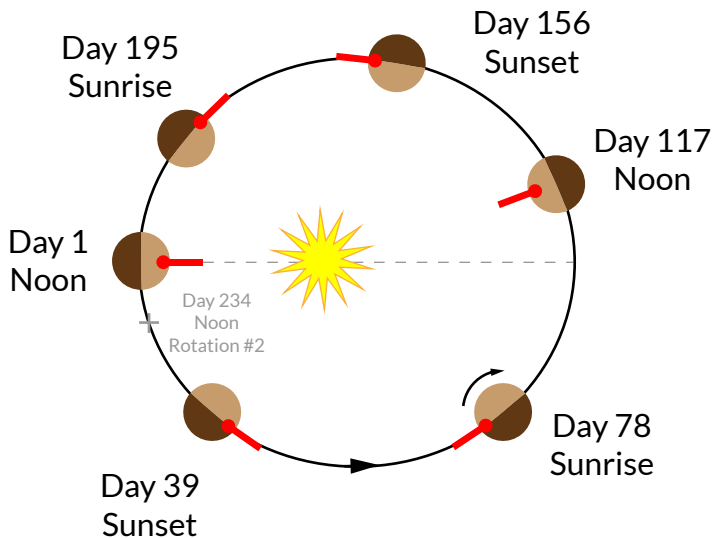

Venus: Day and Year

Orbital Period ~ 225 Earth days

Rotation Period (Stellar Day) ~ - 243 Earth days

Solar Day ~ 117 Earth days