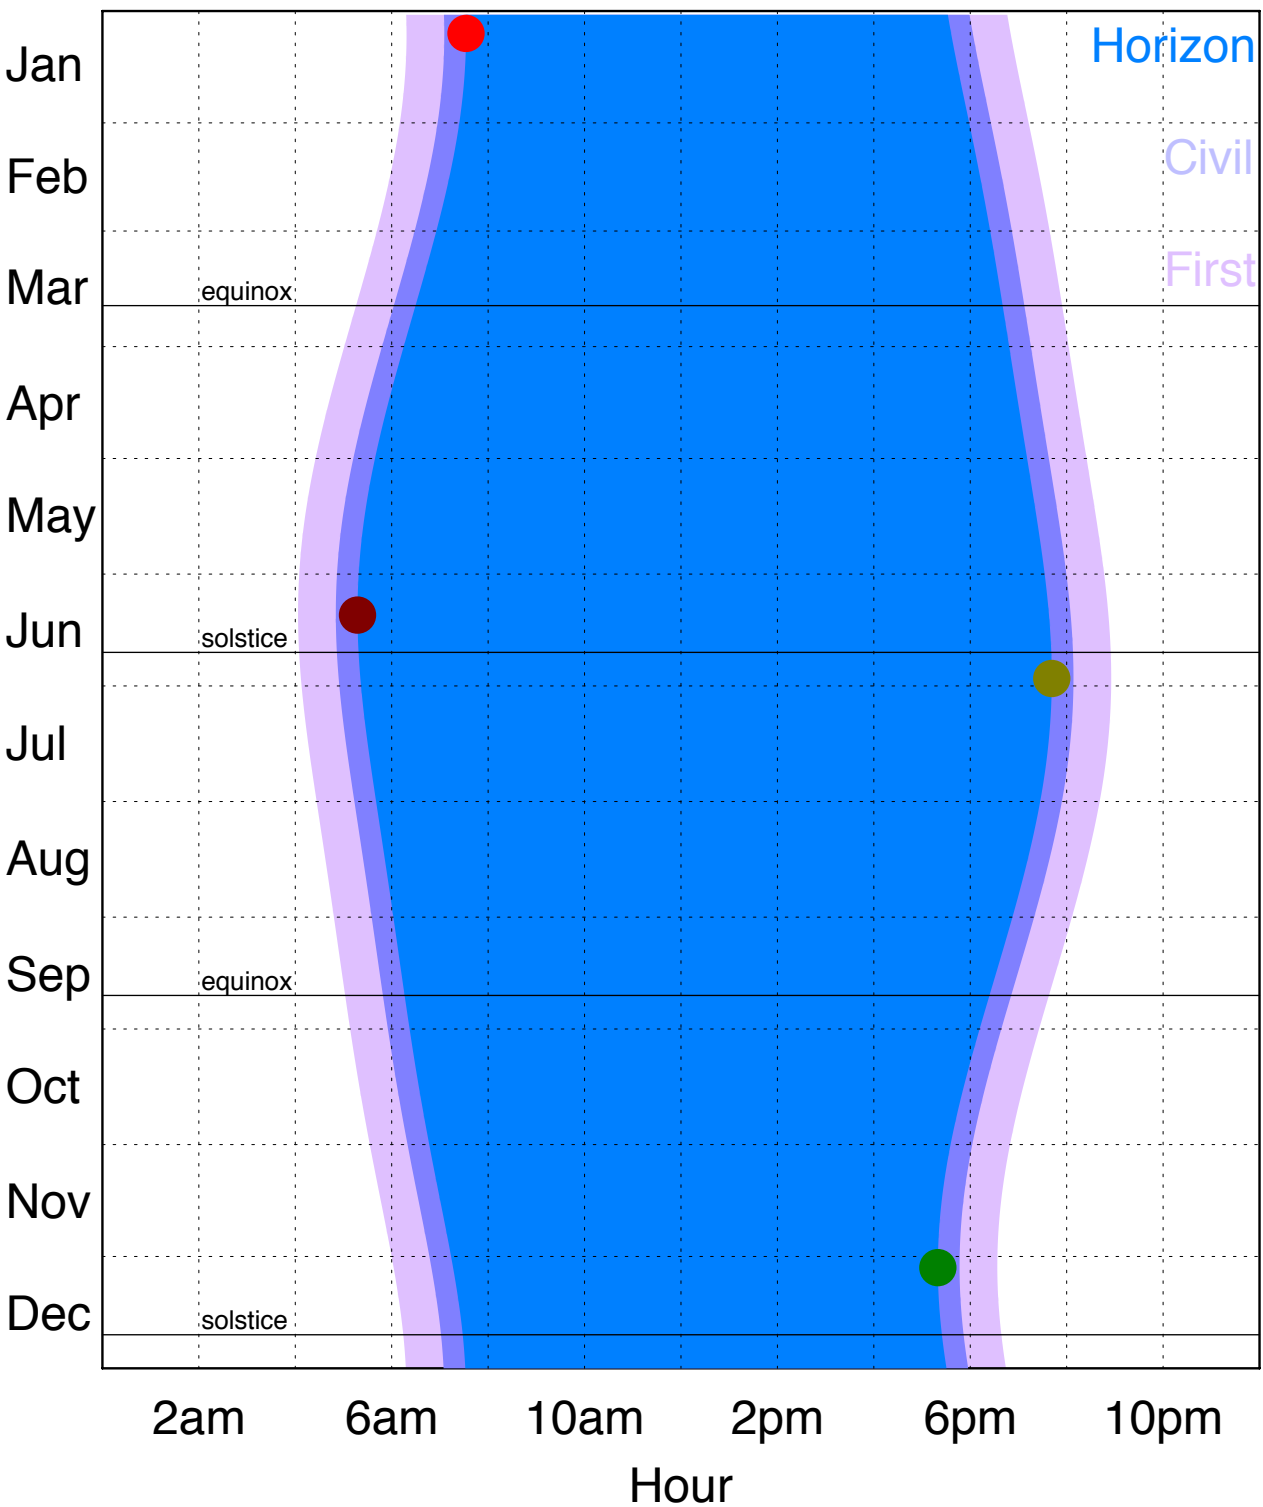

2017 Sunrise & Sunset for Tempe, AZ

Earliest Rise: Jun 12 5:17:26 am

Latest Rise: Jan 7 7:32:26 am

Earliest Set: Dec 4 5:19:41 pm

Latest Set: Jun 29 7:41:27 pm